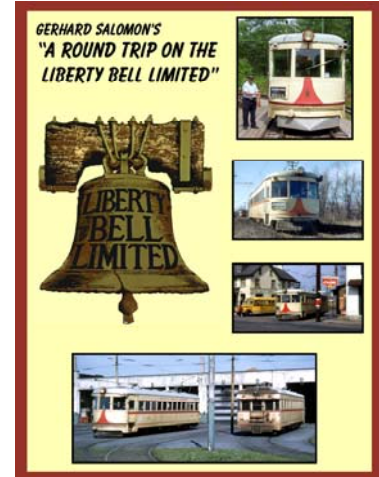

A ROUND TRIP ON THE LIBERTY BELL LIMITED

Step back in time and enjoy 57 minutes of color footage Gerhard Salomon captured from 1947 to 1951 and never before released.

The disk is narrated (with music), features the former Cincinnati and Lake Erie "10 Hundred" cars, and covers Lehigh Valley Transit Company's entire Liberty Bell Line from Downtown Allentown to Philadelphia's 69th Street Terminal.